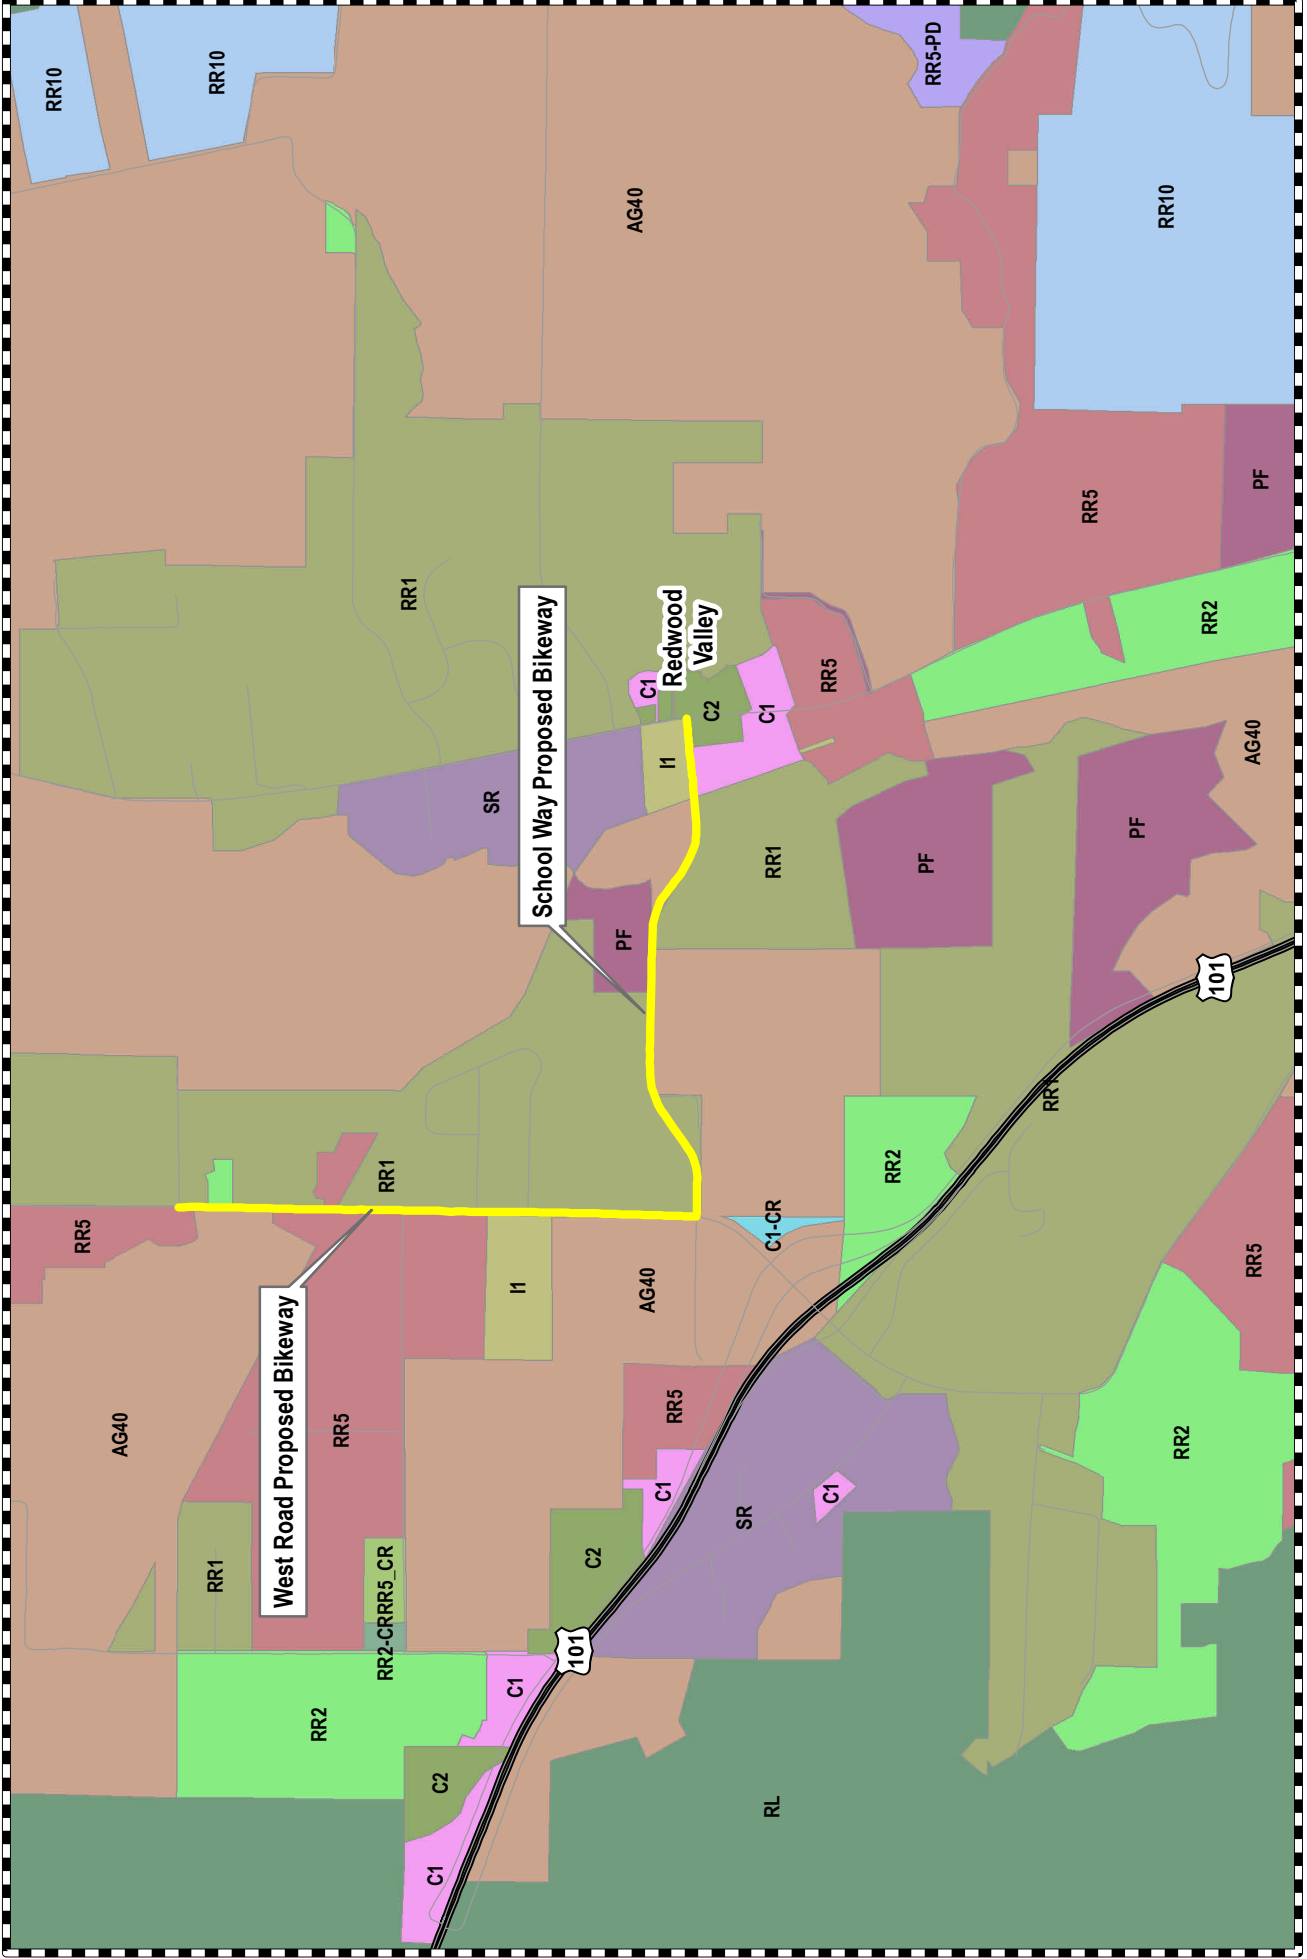

APPENDIX C

LAND USE MAPS

City of Point Arena
Land Use

County of Mendocino
Land Use

County of Mendocino
Land Use

Redwood Valley Area

County of Mendocino
Land Use

North Ukiah Area